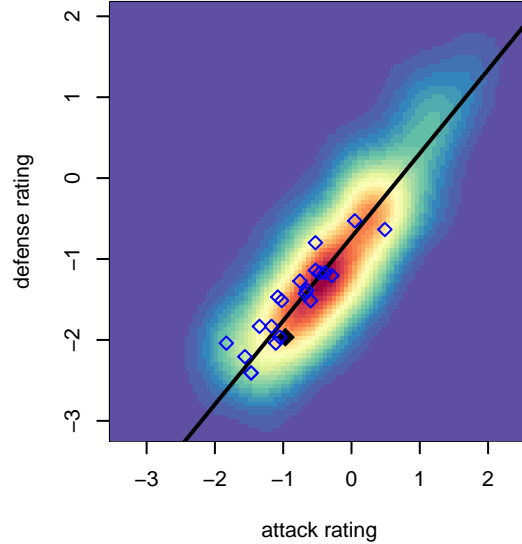

# FWFC White B05

Federal Way FC  
 Federal Way, WA  
 B05 total strength=377  
 attack=0.38 defense=0.14  
 fall league = RCL B05 Div 5 9Aside  
 spr league = Win RCL B05 Div 5

alt names used:  
 FWFC B05 White  
 FWFC B05 White (B)  
 FWFC B05 White (B)  
 FWFC B05 White (B)

Venues played:  
 2016 Blast Off B2005 B  
 2016 RCL B05 Div 5 9Aside  
 2016 Win RCL B05 Div 5  
 2016 WYS Presidents Cup B05 Division 2

**FWFC White B05**  
 Dots are actual minus expected GF (blue circles) and GA (red triangles).  
 Blue line is smoothed change in attack strength. Red is smoothed change in defense strength.

**attack and defense variance (black dot)  
relative to other teams  
and top 10 in region**

**attack and defense rating  
relative to others at age  
and all opponents in last 13 months**

**Performance relative to 13 month average**