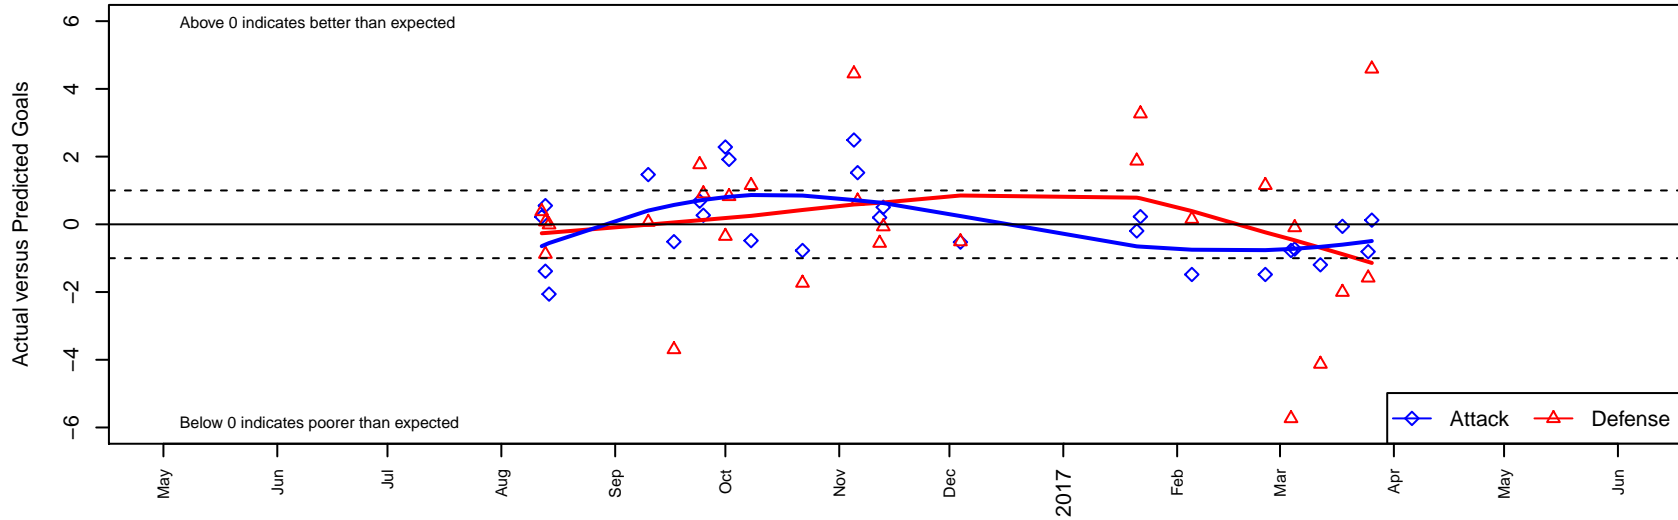

# FWFC White B05

Federal Way FC  
 Federal Way, WA  
 B05 total strength=377  
 attack=0.38 defense=0.14  
 fall league = RCL B05 Div 5 9Aside  
 spr league = Win RCL B05 Div 5

alt names used:  
 FWFC B05 White  
 FWFC B05 White (B)  
 FWFC B05 White (B)  
 FWFC B05 White (B)

Venues played:  
 2016 Blast Off B2005 B  
 2016 RCL B05 Div 5 9Aside  
 2016 Win RCL B05 Div 5  
 2016 WYS Presidents Cup B05 Division 2

**FWFC White B05**  
 Dots are actual minus expected GF (blue circles) and GA (red triangles).  
 Blue line is smoothed change in attack strength. Red is smoothed change in defense strength.

**attack and defense variance (black dot)  
relative to other teams  
and top 10 in region**

**attack and defense rating  
relative to others at age  
and all opponents in last 13 months**

**Performance relative to 13 month average**