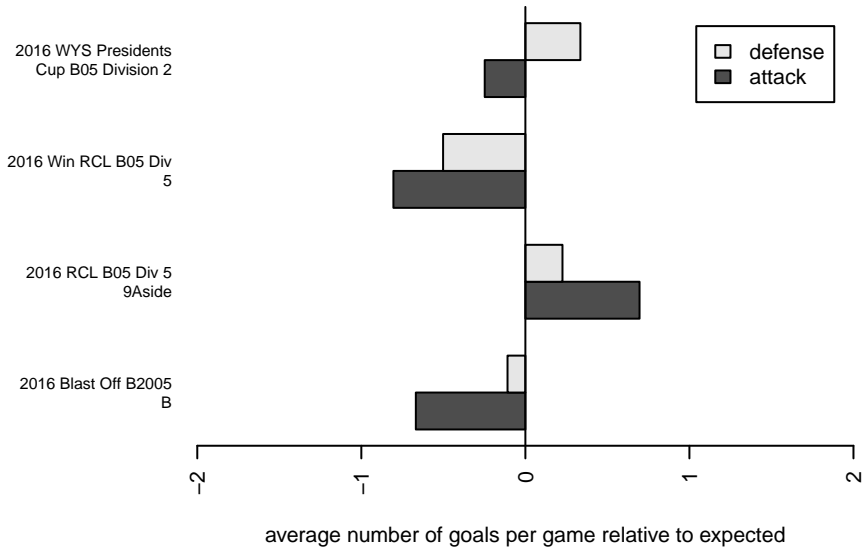

# FWFC White B05

Federal Way FC  
 Federal Way, WA  
 B05 total strength=377  
 attack=0.38 defense=0.14  
 fall league = RCL B05 Div 5 9Aside  
 spr league = Win RCL B05 Div 5

alt names used:  
 FWFC B05 White  
 FWFC B05 White (B)  
 FWFC B05 White (B)  
 FWFC B05 White (B)

Venues played:  
 2016 Blast Off B2005 B  
 2016 RCL B05 Div 5 9Aside  
 2016 Win RCL B05 Div 5  
 2016 WYS Presidents Cup B05 Division 2

**FWFC White B05**  
 Dots are actual minus expected GF (blue circles) and GA (red triangles).  
 Blue line is smoothed change in attack strength. Red is smoothed change in defense strength.

**attack and defense variance (black dot)  
relative to other teams  
and top 10 in region**

**attack and defense rating  
relative to others at age  
and all opponents in last 13 months**

**Performance relative to 13 month average**