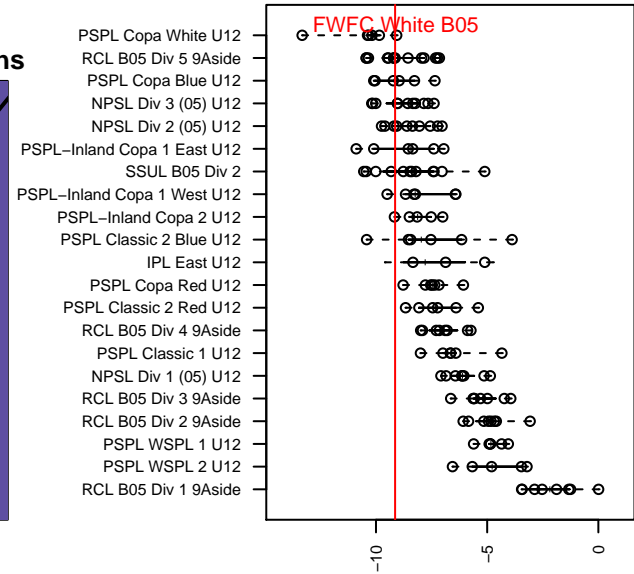

# FWFC White B05

Federal Way FC  
 Federal Way, WA  
 B05 total strength=377  
 attack=0.38 defense=0.14  
 fall league = RCL B05 Div 5 9Aside  
 spr league = Win RCL B05 Div 5

alt names used:  
 FWFC B05 White  
 FWFC B05 White (B)  
 FWFC B05 White (B)  
 FWFC B05 White (B)

Venues played:  
 2016 Blast Off B2005 B  
 2016 RCL B05 Div 5 9Aside  
 2016 Win RCL B05 Div 5  
 2016 WYS Presidents Cup B05 Division 2

**FWFC White B05**  
 Dots are actual minus expected GF (blue circles) and GA (red triangles).  
 Blue line is smoothed change in attack strength. Red is smoothed change in defense strength.

**attack and defense variance (black dot)  
relative to other teams  
and top 10 in region**

**attack and defense rating  
relative to others at age  
and all opponents in last 13 months**

**Performance relative to 13 month average**