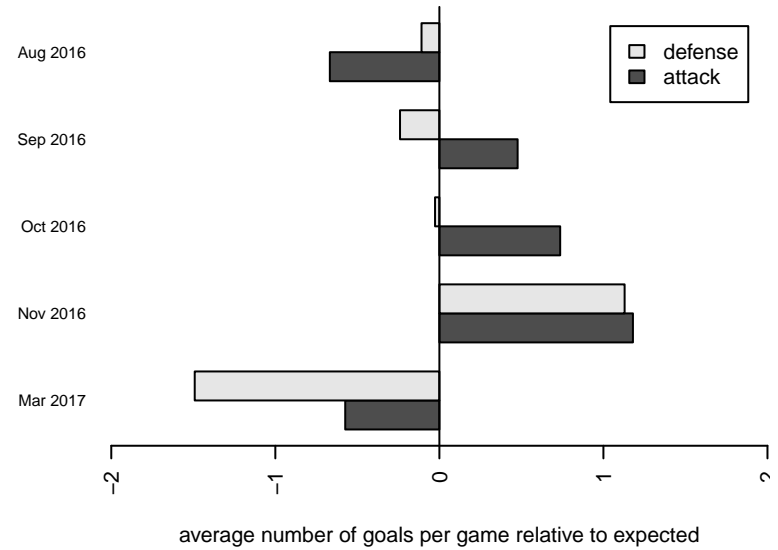

Performance relative to 13 month average