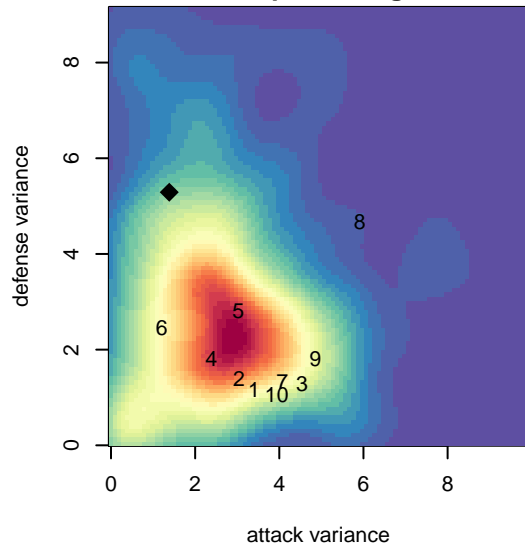

# FWFC White B05

Federal Way FC  
 Federal Way, WA  
 B05 total strength=377  
 attack=0.38 defense=0.14  
 fall league = RCL B05 Div 5 9Aside  
 spr league = Win RCL B05 Div 5

alt names used:  
 FWFC B05 White  
 FWFC B05 White (B)  
 FWFC B05 White (B)  
 FWFC B05 White (B)

Venues played:  
 2016 Blast Off B2005 B  
 2016 RCL B05 Div 5 9Aside  
 2016 Win RCL B05 Div 5  
 2016 WYS Presidents Cup B05 Division 2

**FWFC White B05**  
 Dots are actual minus expected GF (blue circles) and GA (red triangles).  
 Blue line is smoothed change in attack strength. Red is smoothed change in defense strength.

**attack and defense variance (black dot)  
relative to other teams  
and top 10 in region**

**attack and defense rating  
relative to others at age  
and all opponents in last 13 months**

**Performance relative to 13 month average**